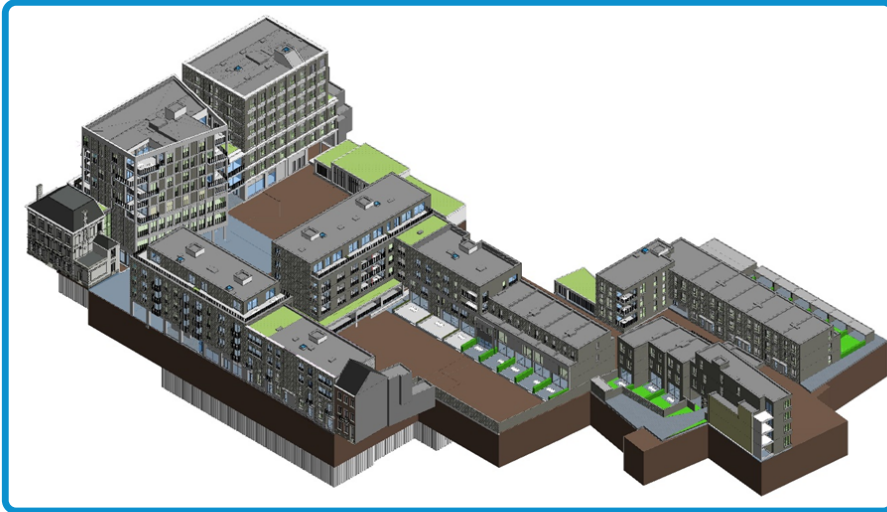

Multifamily Residential And Retail Complex Project

Multiple storey towers consisting of Residential, Retail and Hotel across the site

About The Project

The project consists of two levels of underground parking and 10 nos. of multiple storey towers consisting of Residential, Retail, and Hotel scattered across the site.

Project Scope

- PGT's scope was to create a LOD 300 Structural model of a Residential+Retail complex for Construction purposes as per Belgium Codes, Standards, and Articles.

Project Deliverables

- 3D Model in Revit
- Construction drawings