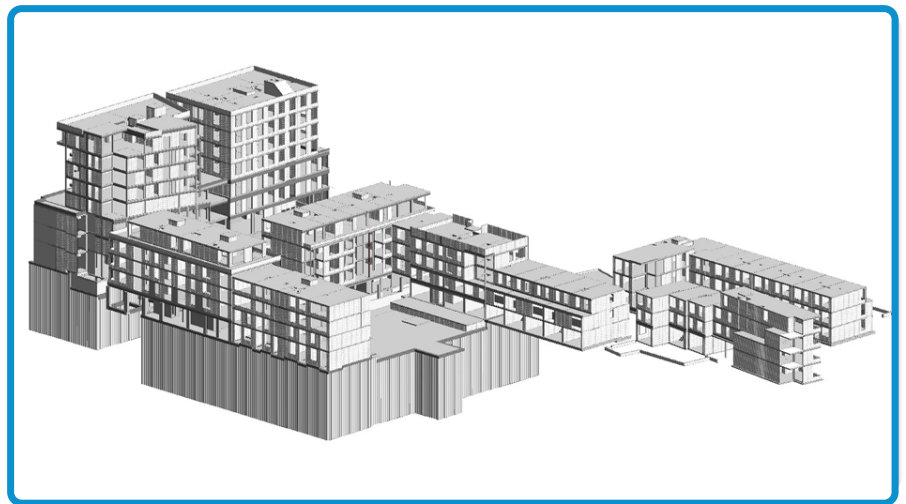

Multifamily Residential And Retail Complex Project

Multiple storey towers consisting of Residential, Retail and Hotel across the site

About The Project

The project consists of two levels of underground parking and 10 nos. of multiple storey towers consisting of Residential, Retail, and Hotel scattered across the site.

Project Scope

- PGT's scope was to create a LOD 300 Structural model of a Residential+Retail complex for Construction purposes as per Belgium Codes, Standards, and Articles.

Project Deliverables

- 3D Model in Revit
- Construction drawings