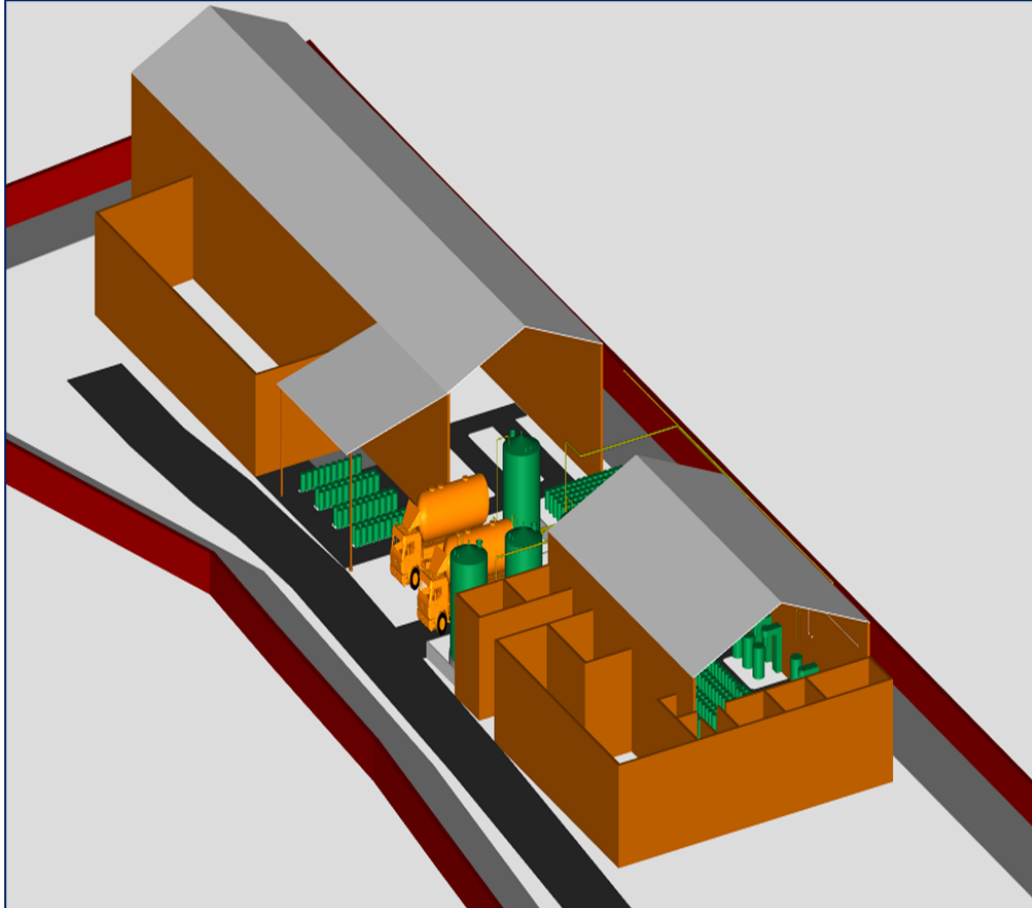

Engineering Services for Paint Manufacturing Plant

About Project

- Engineering services for a new unit for Paint manufacturing.

Project Scope

- Architectural Drawings
- Civil & Structural Engineering for all plant buildings
- Plant infrastructure development
- Piping Engineering
- Electrical-Instrumentation Engineering including Fire Protection System Design and Detailing.