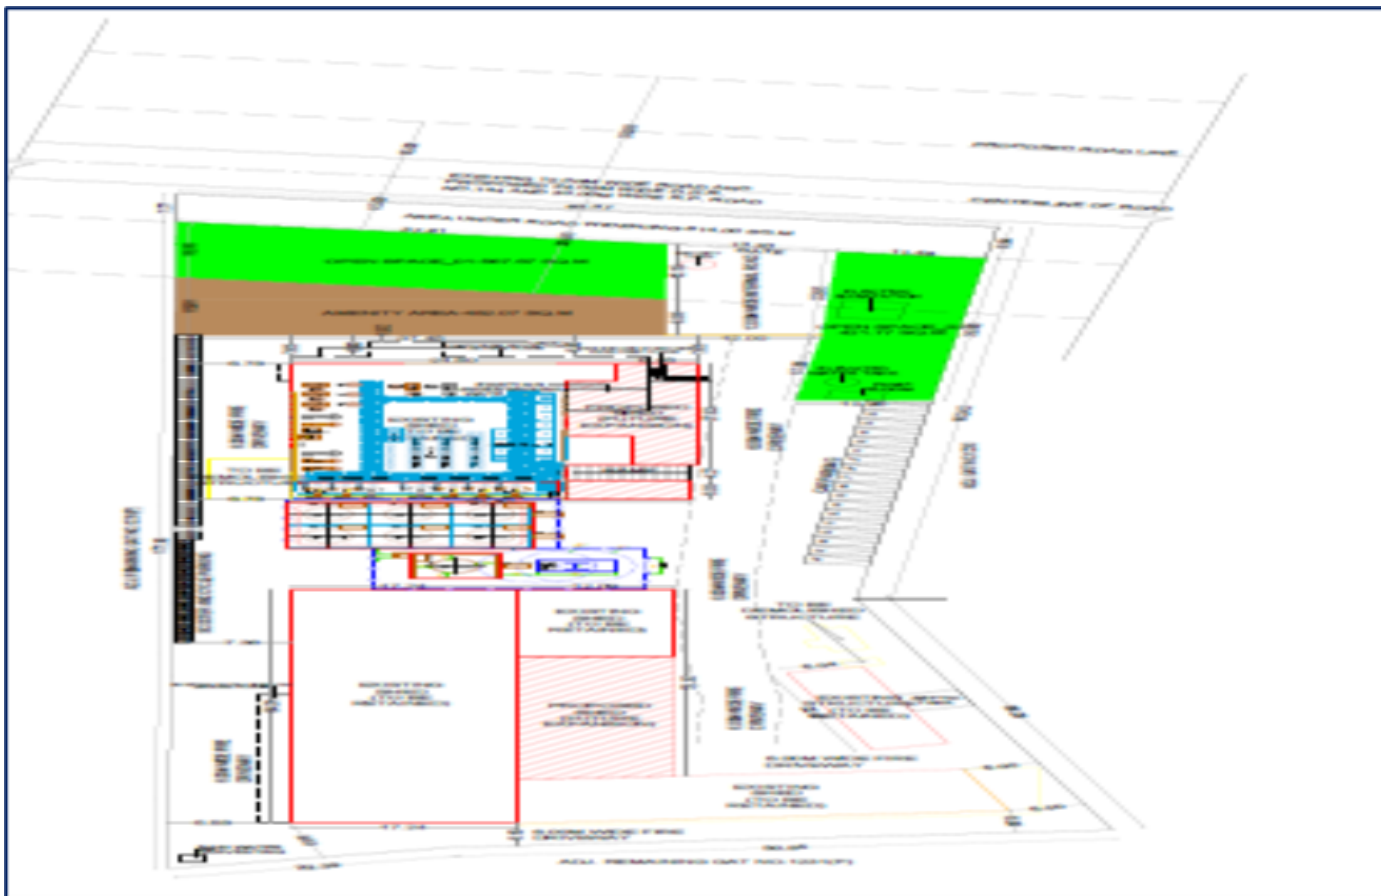

Engineering Services for Paint Manufacturing Plant

About Project

- Engineering services for a new unit for Paint manufacturing.

Project Scope

- Architectural Drawings
- Civil & Structural Engineering for all plant buildings
- Plant infrastructure development
- Piping Engineering
- Electrical-Instrumentation Engineering including Fire Protection System Design and Detailing.